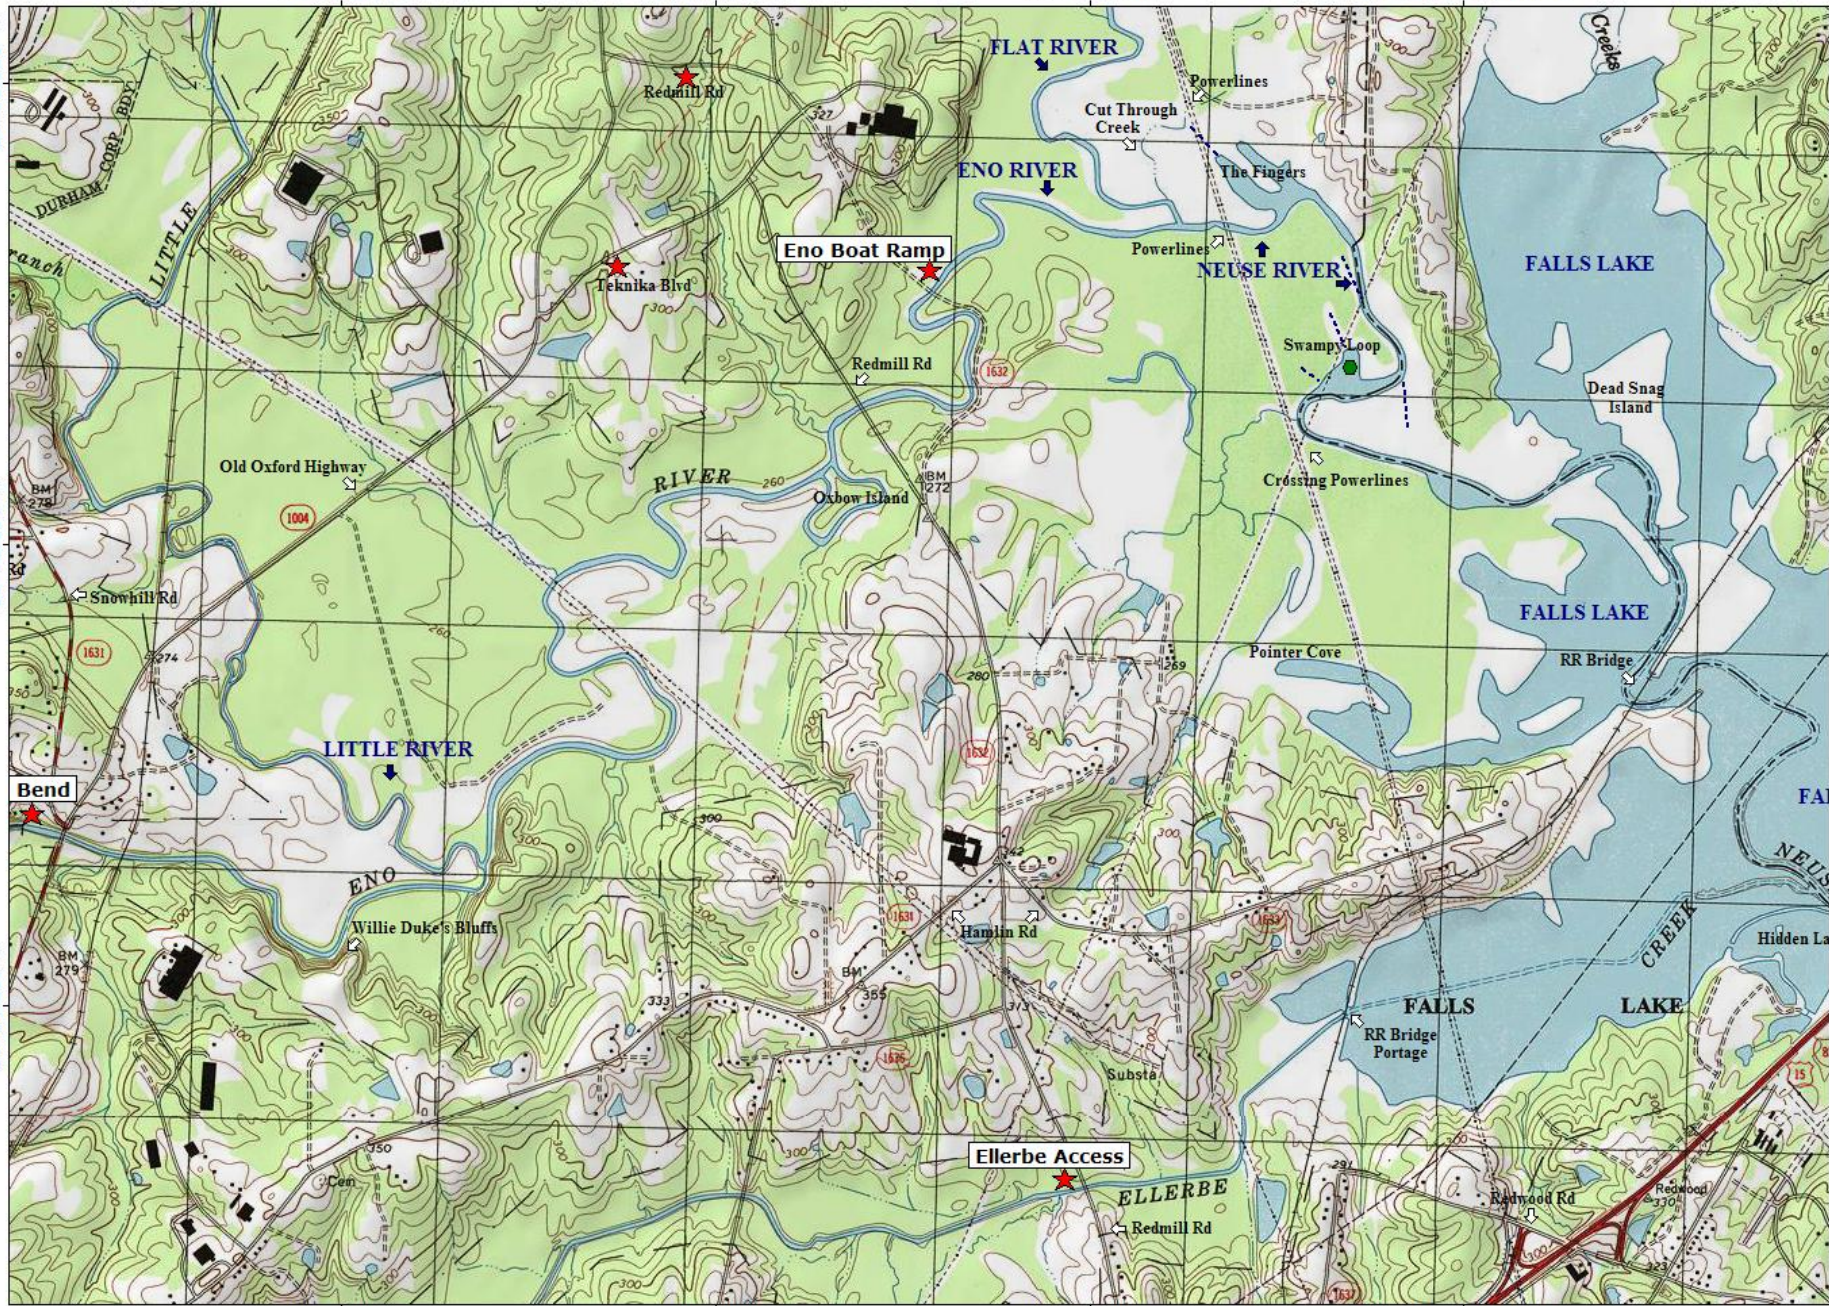

THREE RIVERS AREA

78°51.000' E

78°50.000' E

78°49.000' E

WGS84 78°48.000' E

36°06.000' N

36°06.000' N

36°05.000' N

36°05.000' N

36°04.000' N

36°04.000' N

Map created with TOPO!® ©2001 National Geographic (www.nationalgeographic.com/topo)